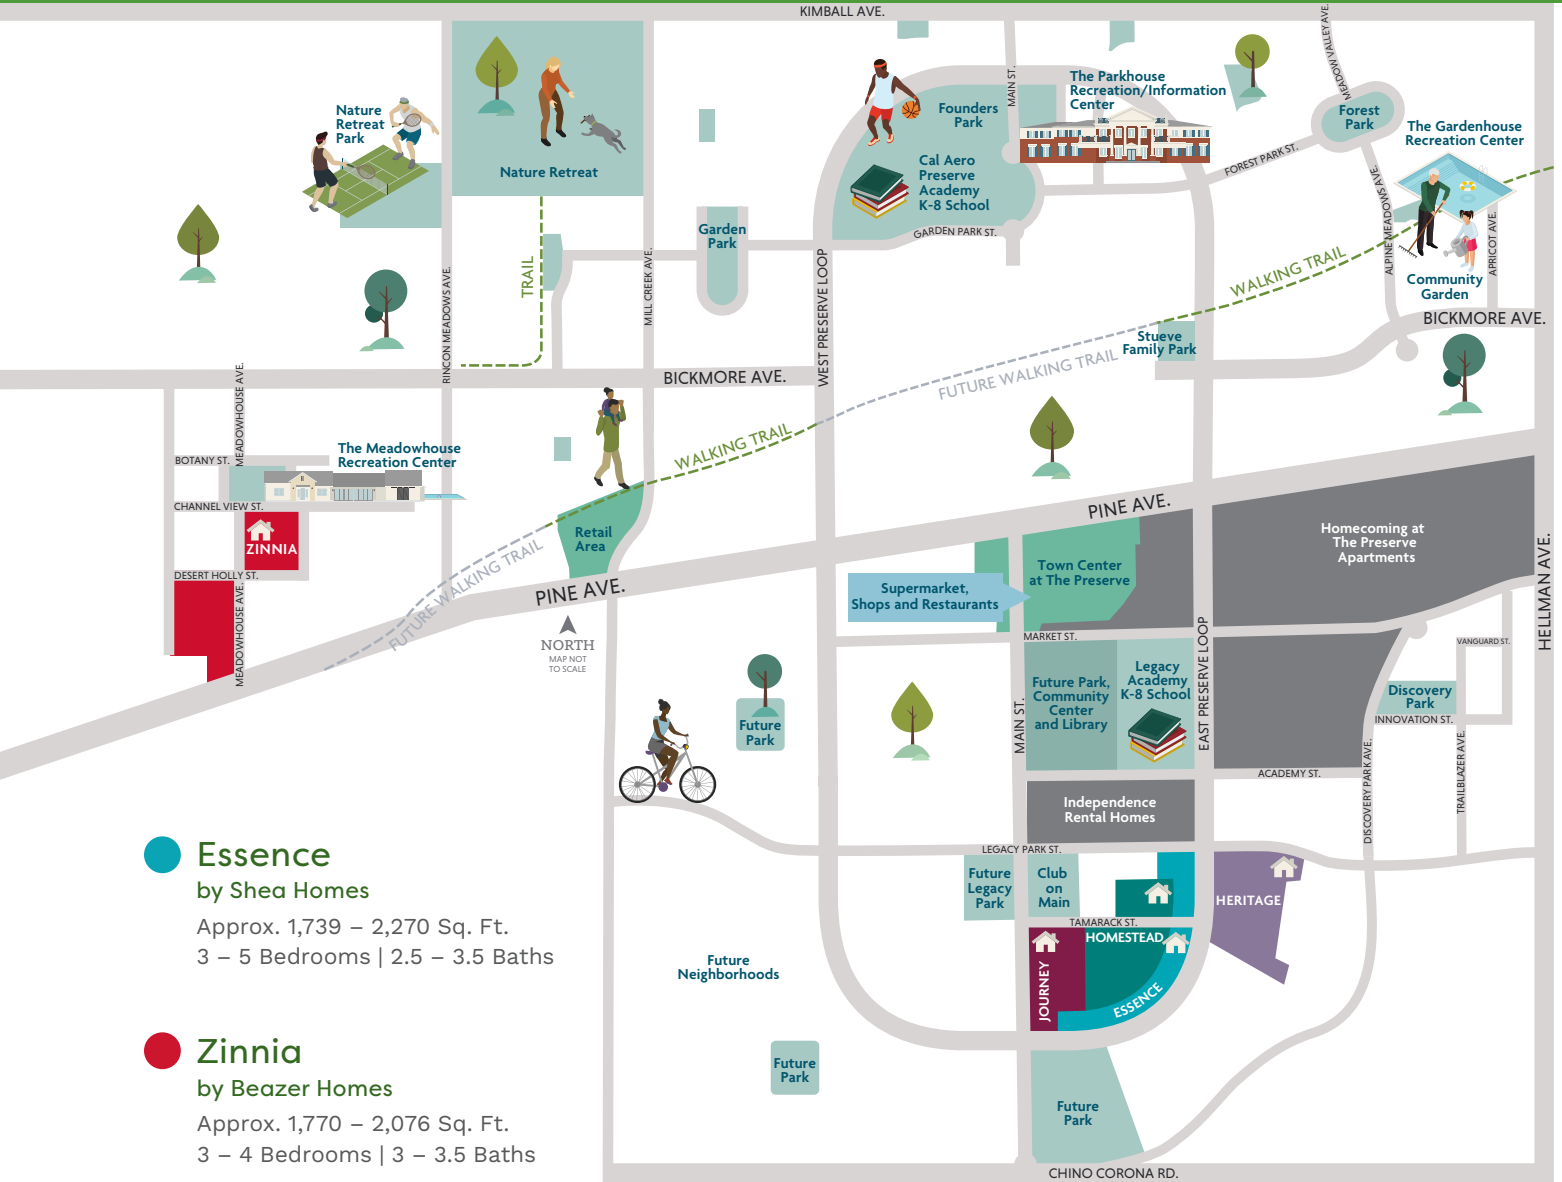

THE PRESERVE AT CHINO

DISCOVER THE COMMUNITY

Welcome to The Preserve at Chino! Here, you'll find new, thoughtfully designed homes surrounded by parks, trails and resident recreation centers. Start from The Parkhouse, then continue your visit to explore the neighborhoods and home collections that are the best fit for you.

Essence
by Shea Homes
Approx. 1,739 – 2,270 Sq. Ft.
3 – 5 Bedrooms | 2.5 – 3.5 Baths

Zinnia
by Beazer Homes
Approx. 1,770 – 2,076 Sq. Ft.
3 – 4 Bedrooms | 3 – 3.5 Baths

Journey
by Richmond American Homes
Approx. 1,930 – 2,360 Sq. Ft.
3 – 5 Bedrooms | 3.5 – 4 Baths

Homestead
by Beazer Homes
Approx. 2,256 – 2,978 Sq. Ft.
3 – 5 Bedrooms | 2.5 – 4 Baths

Heritage
by Century Communities
Approx. 2,726 – 3,346 Sq. Ft.
5 Bedrooms | 3 – 4.5 Baths