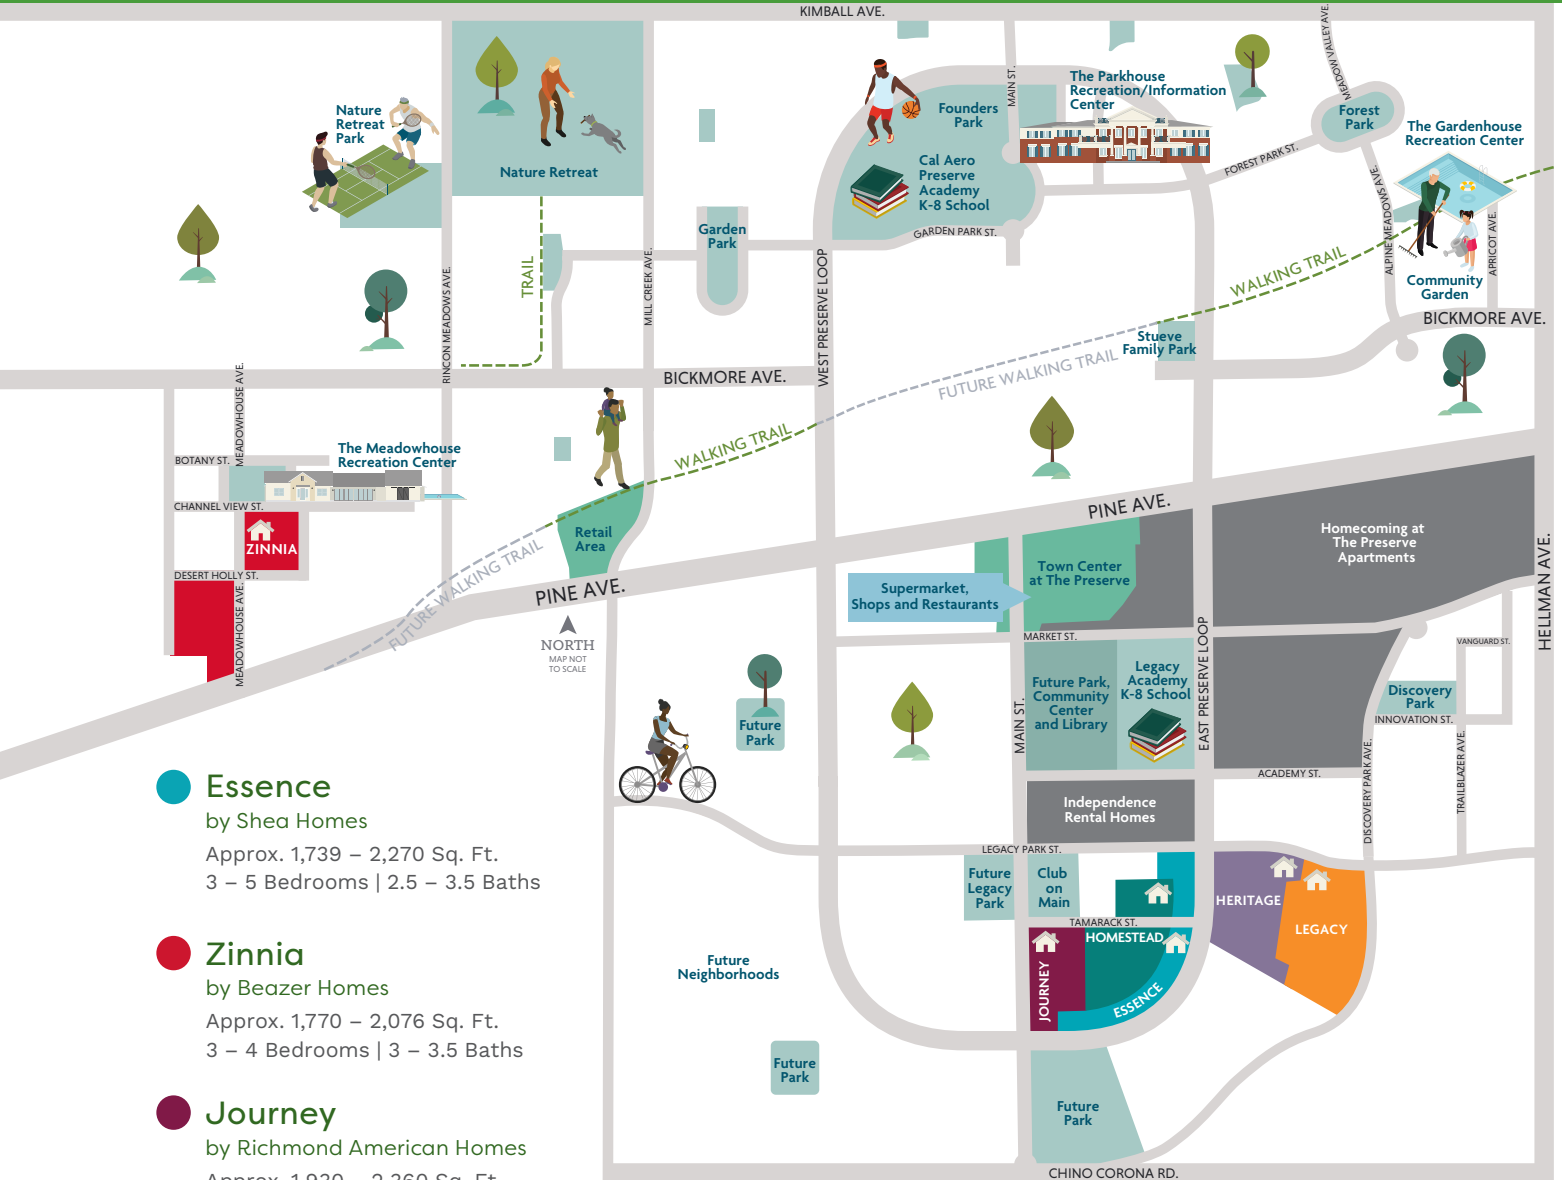

THE PRESERVE AT CHINO

DISCOVER THE COMMUNITY

Welcome to The Preserve at Chino! Here, you'll find new, thoughtfully designed homes surrounded by parks, trails and resident recreation centers. Start from The Parkhouse, then continue your visit to explore the neighborhoods and home collections that are the best fit for you.

Essence
by Shea Homes
Approx. 1,739 – 2,270 Sq. Ft.
3 – 5 Bedrooms | 2.5 – 3.5 Baths

Zinnia
by Beazer Homes
Approx. 1,770 – 2,076 Sq. Ft.
3 – 4 Bedrooms | 3 – 3.5 Baths

Journey
by Richmond American Homes
Approx. 1,930 – 2,360 Sq. Ft.
3 – 4 Bedrooms | 3 – 3.5 Baths

Homestead
by Beazer Homes
Approx. 2,256 – 2,978 Sq. Ft.
3 – 5 Bedrooms | 2.5 – 4 Baths

Legacy
by Trumark Homes
Approx. 2,435 – 3,702 Sq. Ft.
3 – 5 Bedrooms | 2.5 – 4.5 Baths

Heritage
by Century Communities
Approx. 2,726 – 3,346 Sq. Ft.
5 Bedrooms | 3 – 4.5 Baths