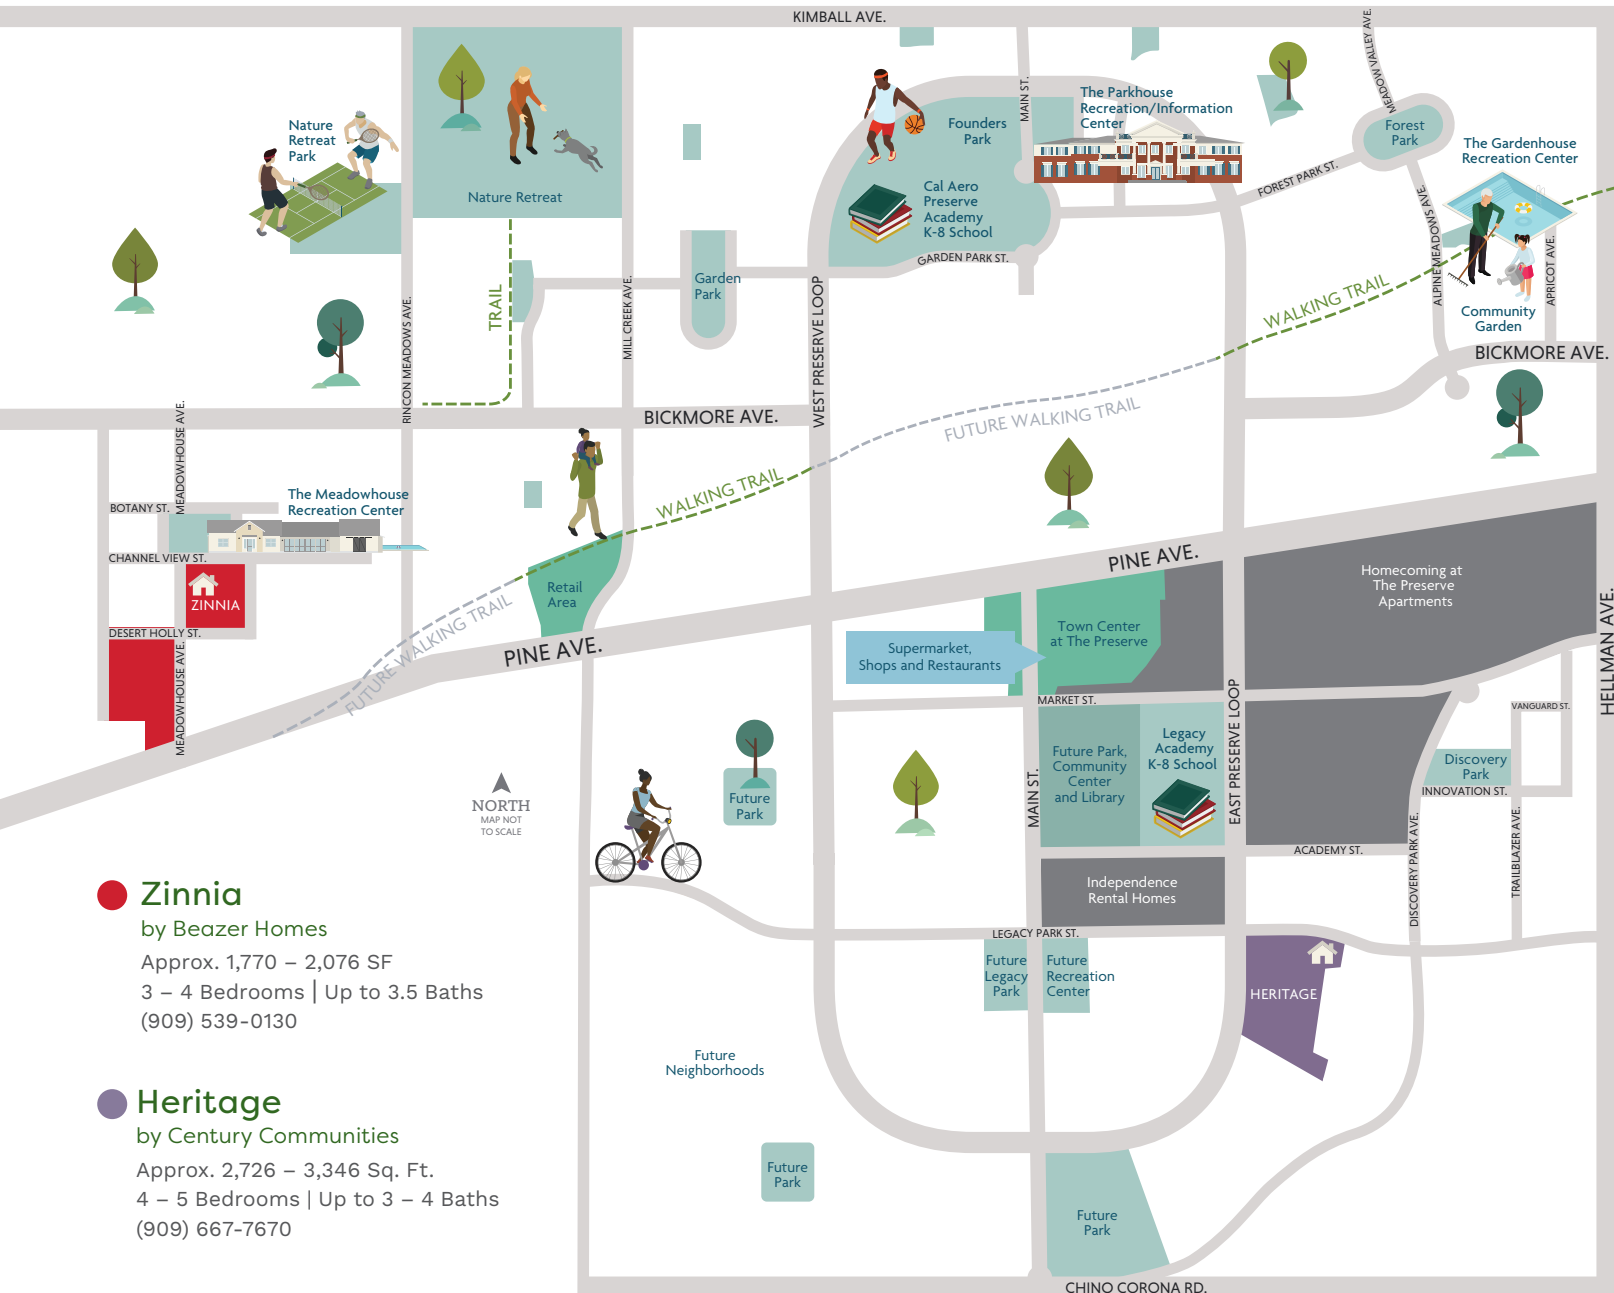

THE PRESERVE AT CHINO

DISCOVER THE COMMUNITY

Welcome to The Preserve at Chino! Here, you'll find new, thoughtfully designed homes surrounded by parks, trails and resident recreation centers. Start your visit with a tour of The Parkhouse, then explore the new home collections to find the neighborhoods that are right for you.

Please contact each neighborhood sales office for the latest information regarding model home tour opportunities and hours of operation.

ThePreserveAtChino.com 15871 Main St., Chino, CA 91708 | (877) 356-1578

© 2025 The Preserve at Chino. All rights reserved. All residents of The Preserve at Chino automatically become members of The Preserve Master Community Corporation, The Preserve Master Maintenance Corporation and The Preserve Community Services. Please contact a neighborhood sales representative for additional details and information. Housing is available to all without regard to race, religion or national origin. Square footages are approximate. Models or figures in illustrations do not represent racial preference. Map not to scale. The Preserve at Chino is a development by Lewis Planned Communities, a member of Lewis Management Corp. CA DRE license #01994759. 01/2025.